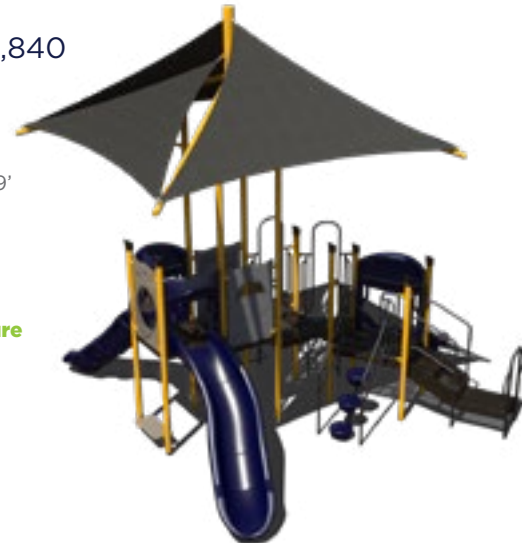

PS3-32503-1 \$18,047

REG. PRICE: \$32,812

Age Group: 2-12 Years
Capacity: 45-50
Structure Size: 23' x 19'
Use Zone: 35' x 31'
Fall Height: 5'
ADA: Yes

Want this with a rectangle shade?

PS3-32503 \$21,005

R3-20694 \$13,994

REG. PRICE: \$23,323

Age Group: 2-12 Years
Capacity: 20-25
Structure Size: 31' x 13'
Use Zone: 40' x 25'
Fall Height: 7'
ADA: Yes

PS3-70570 \$24,874

REG. PRICE: \$45,226

Age Group: 2-12 Years
Capacity: 20-25
Structure Size: 27' x 17'
Use Zone: 39' x 29'
Fall Height: 6'
ADA: Yes

PS3-31414-1 \$21,840

REG. PRICE: \$39,709

Age Group: 2-12 Years
Capacity: 32
Structure Size: 20' x 19'
Use Zone: 32' x 31'
Fall Height: 5'
ADA: Yes

Want a similar structure without a shade?
PS3-31414 \$16,683

PS3-31288 \$12,783

REG. PRICE: \$23,241

Age Group: 2-12 Years
Capacity: 25
Structure Size: 20' x 17'
Use Zone: 32' x 29'
Fall Height: 4'
ADA: Yes

PS5-32555 \$14,937

REG. PRICE: \$27,158

Age Group: 2-5 Years
Capacity: 30-35
Structure Size: 17' x 19'
Use Zone: 29' x 31'
Fall Height: 5'
ADA: Yes